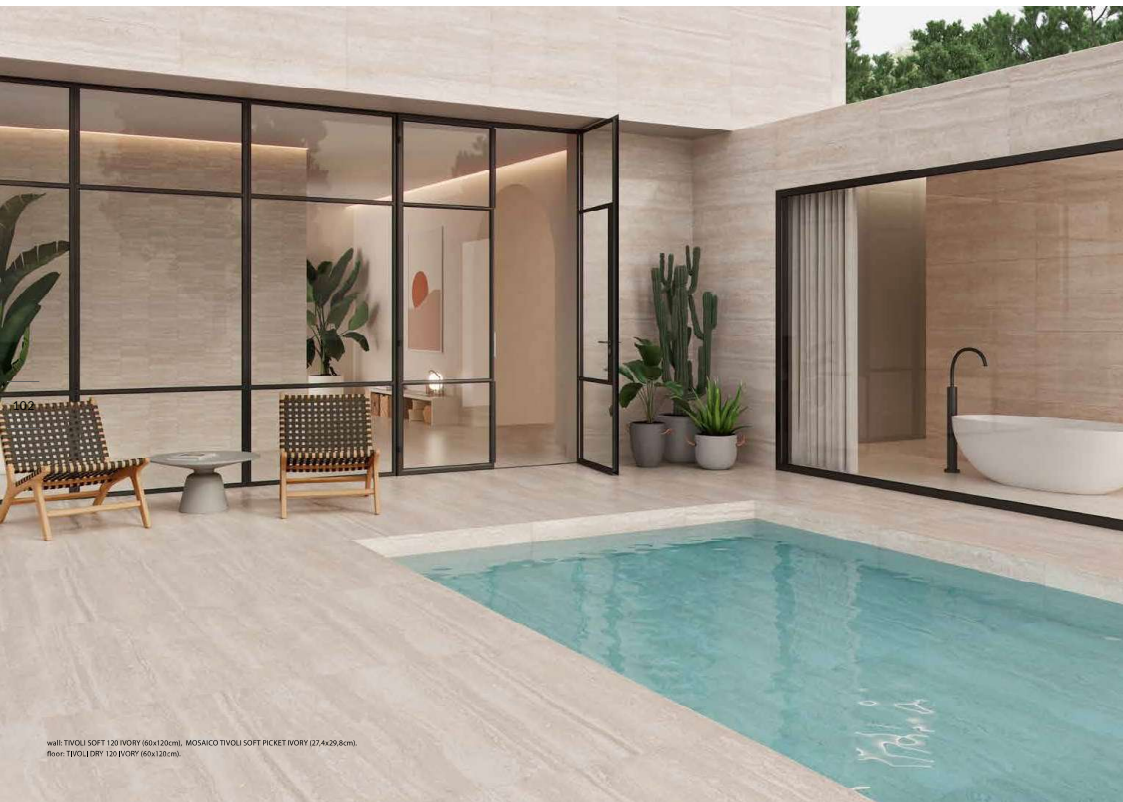

TIVOLI collection

vein cut

60x120 cm
23,6"x47,2"

30x60 cm
11,8"x23,6"

27,4x29,8 cm
10,8"x11,7"

FORMATOS DISPONIBLES - AVAILABLE FORMATS		60x120 cm - 23,6"x47,2"	30x60 cm - 11,8"x23,6"	27,4x29,8 cm - 10,8"x11,7"
ACABADOS FINISHES	LAPADO MATE - MATT LAPATO	TIVOLI SOFT 120 | B83	TIVOLI SOFT 3060 | B37	MOSAICO TIVOLI SOFT PICKET | P15
		TIVOLI SOFT 120 KIDDLE | B80		
	ANTIDESLIZANTE - SLIP RESISTANCE	TIVOLI DRY 120 | B86	...	...
TAMAÑO DEL LIENZO - GRAPHIC CHART SIZE		131x260 cm - 51,6"x102,4"