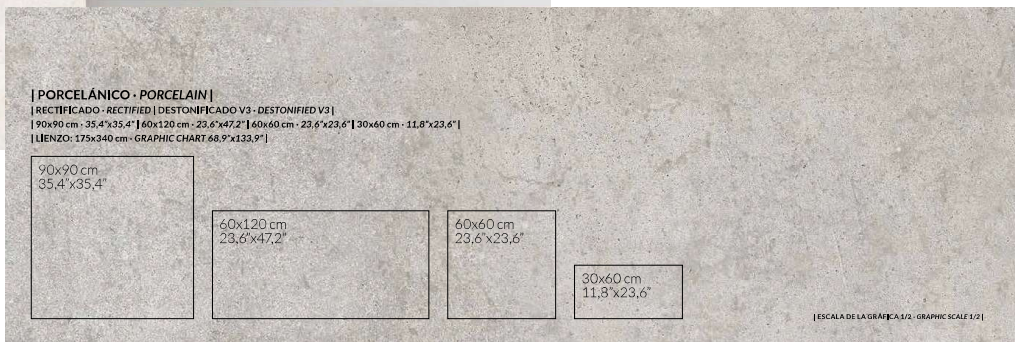

wall: STUDIO 3060 WHITE (30x60 cm)

[PORCELÁNICO · PORCELAIN]
[RECTIFICADO · RECTIFIED] [DESTONIFICADO V3 · DESTONIFIED V3]
90x90 cm - 35,4"x35,4" | 60x120 cm - 23,6"x47,2" | 60x60 cm - 23,6"x23,6" | 30x60 cm - 11,8"x23,6"
[LIENZO: 175x340 cm - GRAPHIC CHART 66,9"x133,9"']

90x90 cm
35,4"x35,4"

60x120 cm
23,6"x47,2"

60x60 cm
23,6"x23,6"

30x60 cm
11,8"x23,6"

[ESCALA DE LA GRÁFICA 1/2 - GRAPHIC SCALE 1/2]

ACABADOS · FINISHES	90x90 cm - 35,4"x35,4"	60x120 cm - 23,6"x47,2"	60x60 cm - 23,6"x23,6"	30x60 cm - 11,8"x23,6"	30x30 cm - 11,8"x11,8"
NATURAL NATURAL		STUDIO 9090 | B50	STUDIO 120 | B85	STUDIO 60 | B35	STUDIO 3060 | B35
ANTIDESLIZANTE SLIP RESISTANCE		---	---	STUDIO R10 60 | B36 (grey, ash, graphite)	---
ANTIDESLIZANTE SLIP RESISTANCE		STUDIO DRY 9090 | B51 (cream, white, ash)	STUDIO DRY 120 | B86	STUDIO DRY 60 | B36	STUDIO DRY 3060 | B36
LAPADO MATE MATT LAPPATO		---	STUDIO SOFT 120 | B83 (cream, white, ash, graphite)	STUDIO SOFT 60 | B37 (cream, white, ash, graphite)	---
LAPADO BRILLO GLOSSY LAPPATO		---	STUDIO LUX 120 | B83	STUDIO LUX 60 | B37	STUDIO LUX 3060 | B37

GENERAL CATALOGUE