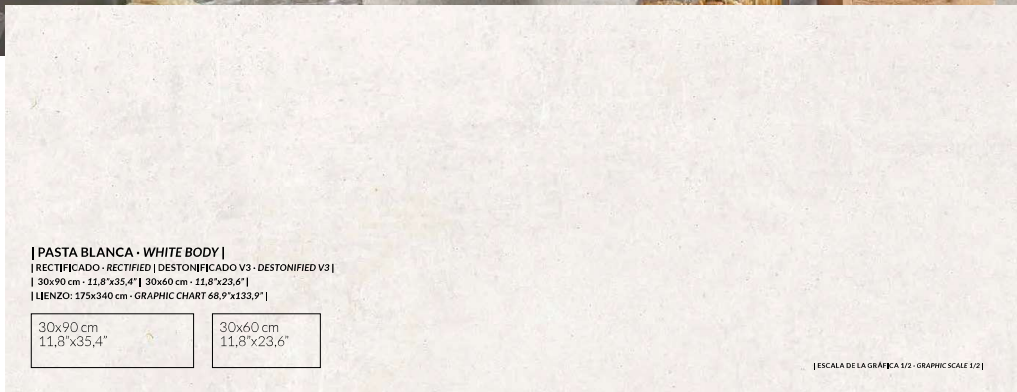

30x90 cm
11.8"x35.4"

30x60 cm
11.8"x23.6"

| ESCALA DE LA GRÁFICA 1/2 | GRAPHIC SCALE 1/2 |

ACABADOS - FINISHES		30x90 cm - 11.8"x35.4"	30x60 cm - 11.8"x23.6"
MATE MATT		STUDIO R90 | B42	STUDIO R3060 RECT. | B65
		STUDIO R90 SLP | B43	STUDIO R3060 RECT. SLP | B67
		DECORADO SYDNEY R90 | B44	DECORADO SYDNEY R3060 RECT. | B67
		DECORADO STUDIO R90 | B44	---

GENERAL CATALOGUE