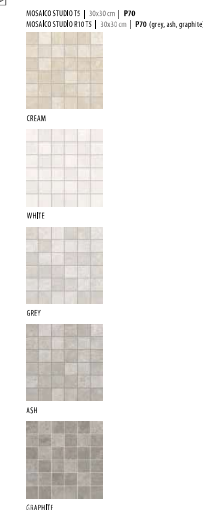

[COLORES DISPONIBLES - AVAILABLE COLORS]

CREAM
WHITE
GREY
ASH
GRAPHITE