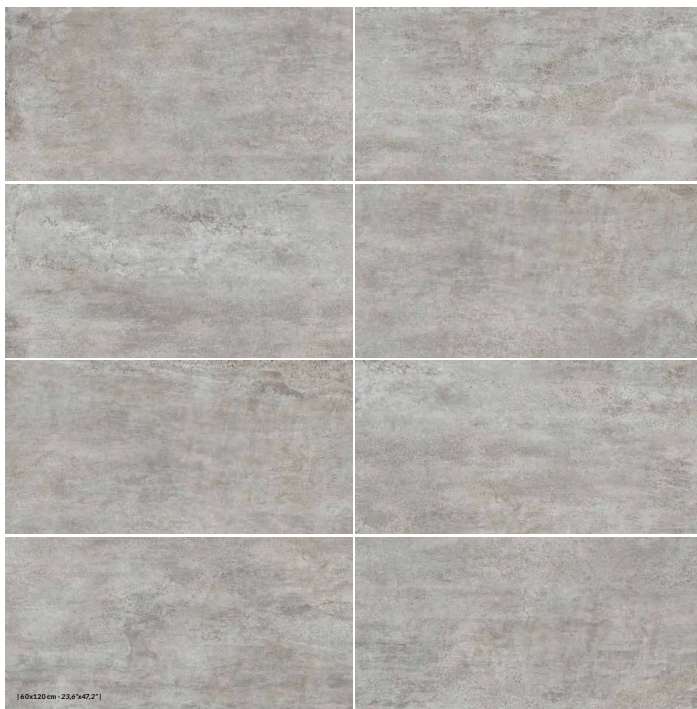

STONE
CREATE
collection

SHAPES

REALISM

3Dfeel

DISTRICT
collection

www.azteca.es

STONE
CRETE
collection DISTRICT
CEMENTO · CONCRETE

DISTRICT collection

FORMATOS DISPONIBLES - AVAILABLE FORMATS		90x90 cm - 35,4"x35,4"	60x120 cm - 23,6"x47,2"	60x60 cm - 23,6"x23,6"
ACABADOS FINISHES	NATURAL - NATURAL 	DISTRICT 9090 B50	DISTRICT 120 B85	DISTRICT 60 B35
	ANTIDESIZAJANTE - SLIP RESISTANCE 	DISTRICT DRY 9090 B51 (ash, sand)	DISTRICT DRY 120 B86 (ash, sand)	...
TAMANO DEL LIENZO - GRAPHIC CHART SIZE		2 LIENZOS 133x360 cm - 2 GRAPHIC CHARTS 52,4"x141,2"		

DISTRICT WHITE

wall: DISTRICT 120 WHITE (60x120cm)
Floor: STREET 99/90 ASH (90x90cm)

wall: DISTRICT 120 ASH (60x120cm), DECORADO CHLOE R90 (30x90 cm), CEMENT R90 WHITE (30x90 cm), SLATS LEGNO 120 ROVERE (18,5x120 cm)
Floor: DISTRICT 120 ASH (60x120cm)