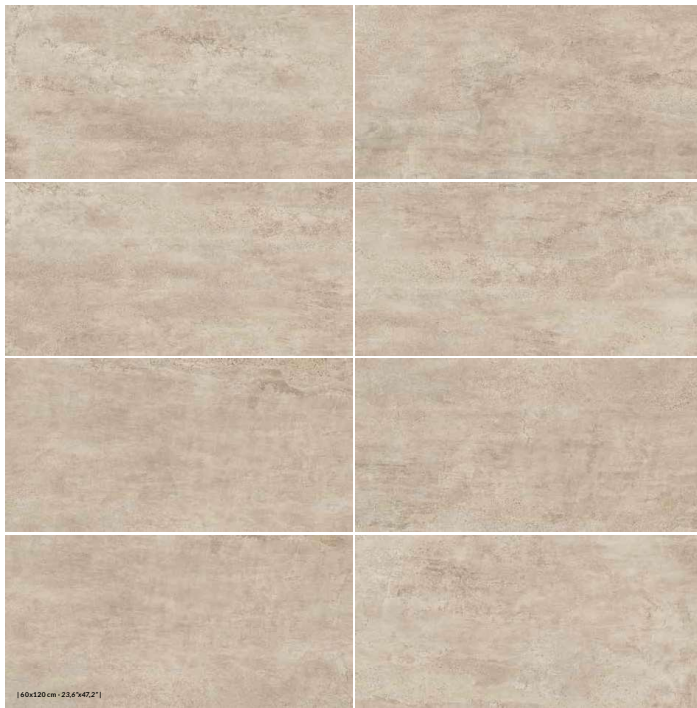

STONE
CREATE
collection

SHAPES

REALISM

3Dfeel

DISTRICT
collection

www.azteca.es

STONE
CRETE
collection DISTRICT
CEMENTO · CONCRETE

DISTRICT collection

FORMATOS DISPONIBLES - AVAILABLE FORMATS		90x90 cm - 35,4"x35,4"	60x120 cm - 23,6"x47,2"	60x60 cm - 23,6"x23,6"
ACABADOS FINISHES	NATURAL - NATURAL 	DISTRICT 9090 B50	DISTRICT 120 B85	DISTRICT 60 B35
	ANTIDESIZAJANTE - SLIP RESISTANCE 	DISTRICT DRY 9090 B51 (ash, sand)	DISTRICT DRY 120 B86 (ash, sand)	...
TAMANO DEL LIENZO - GRAPHIC CHART SIZE		2 LIENZOS 133x360 cm - 2 GRAPHIC CHARTS 52,4"x141,2"		

DISTRICT WHITE

wall: DISTRICT 120 WHITE (60x120cm)
Floor: STREET 99/90 ASH (90x90cm)

wall: DISTRICT 120 ASH (60x120cm), DECORADO CHLOE R90 (30x90 cm), CEMENT R90 WHITE (30x90 cm), SLATS LEGNO 120 ROVERE (18,5x120 cm)
Floor: DISTRICT 120 ASH (60x120cm)