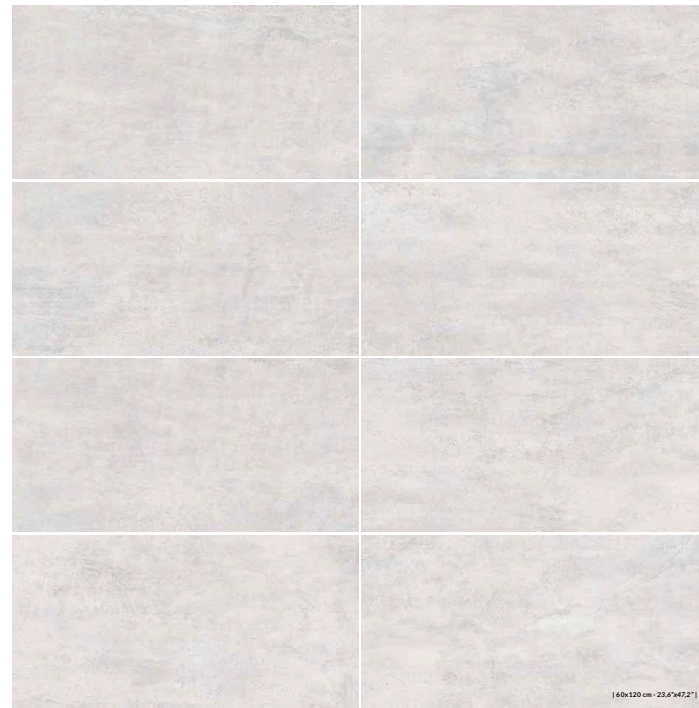

STONE
CREATE
collection

SHAPES

REALISM

3Dfeel

DISTRICT
collection

www.azteca.es

STONE
CRETE
collection DISTRICT
CEMENTO · CONCRETE

DISTRICT collection

FORMATOS DISPONIBLES - AVAILABLE FORMATS		90x90 cm - 35,4"x35,4"	60x120 cm - 23,6"x47,2"	60x60 cm - 23,6"x23,6"
ACABADOS FINISHES	NATURAL - NATURAL 	DISTRICT 9090 B50	DISTRICT 120 B85	DISTRICT 60 B35
	ANTIDESIZAJANTE - SLIP RESISTANCE 	DISTRICT DRY 9090 B51 (ash, sand)	DISTRICT DRY 120 B86 (ash, sand)	...
TAMANO DEL LIENZO - GRAPHIC CHART SIZE		2 LIENZOS 133x360 cm - 2 GRAPHIC CHARTS 52,4"x141,2"		

DISTRICT WHITE

wall: DISTRICT 120 WHITE (60x120cm)
Floor: STREET 99/90 ASH (90x90cm)

wall: DISTRICT 120 ASH (60x120cm), DECORADO CHLOE R90 (30x90 cm), CEMENT R90 WHITE (30x90 cm), SLATS LEGNO 120 ROVERE (18,5x120 cm)
Floor: DISTRICT 120 ASH (60x120cm)