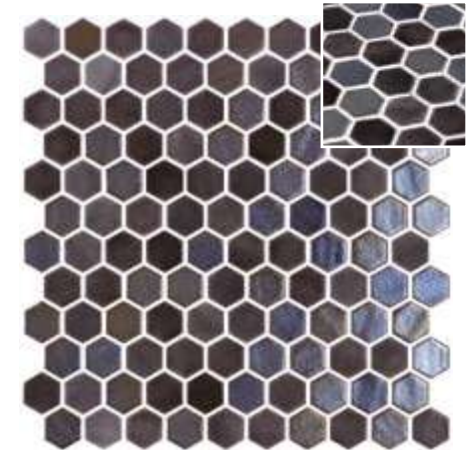

ONIX[®]

Hex

**GO
GREEN**

**98%
RECYCLED
GLASS**

Hex

ø 31,75 mm - 1,25"
 P2
 m²
 ■

Private Villa | Hex Pauline.

Hex Boreal

*Hex Lynx
2003869 | 540

Hex Opalo

Hex Opalo White
2002904 | 422

Hex Vintage Blends

Hex Emma
2003268 | 470

Hex Gilda
2003270 | 470

Hex Pauline
2003271 | 470

*Precious Metals & Resins.

ø 31,75 mm - 1,25"
P2
m²

Private Villa | Hex Stoneblend Anchor.

Hex Craquele

Hex Azulao Original
2003534 | 430

Hex Azulao Blue
2003533 | 430

Hex Stoneblends

Hex Stoneblend Smoke
2003862 | 424

Hex Stoneblend Anchor
2003861 | 424

ø 31,75 mm - 1,25"
 P2
 m²

Residential Cultra, Northern Ireland | Hex Blend Taupe.

Hexagon Blends

Hex Stoneglass Opalo Black
2002906 | 424

Hex Blend Black
2002919 | 427

Hex Stoneglass Opalo Grey
2002908 | 422