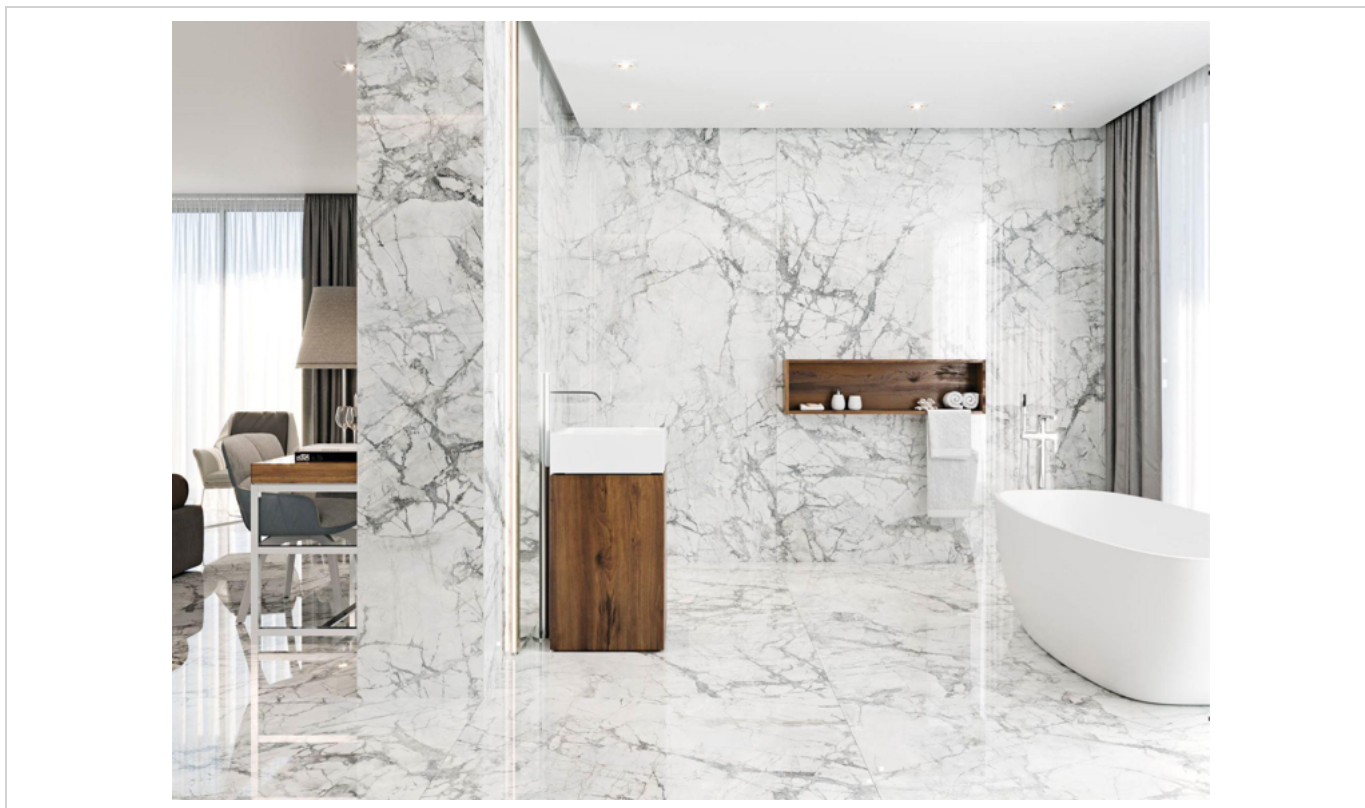

PHOTO GALLERY