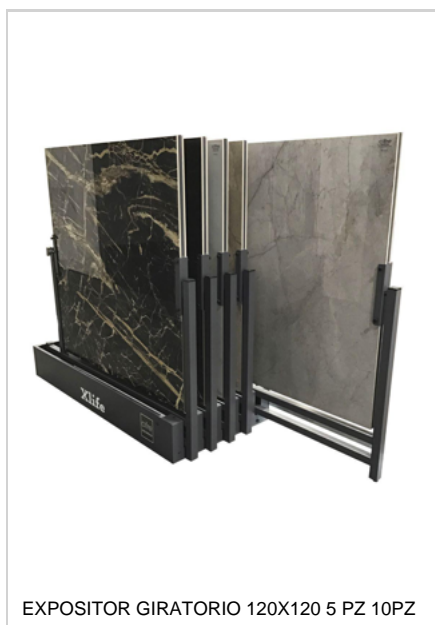

SERIES SENSATION

120x260 (48"x102")
120x120 (48"x48")

SENSATION

SENSATION WHITE PULIDO | 120x260 (48"x102")

G.199 | Porcelain | Coloured body

SENSATION WHITE PULIDO | 120x120 (48"x48")

G.192 | Porcelain | Coloured body

PHOTO GALLERY

BOARDS

DISPLAYS

BOX XLIFE SMALL 11PZ

EXPOSITOR 75X150

TOTEM XLIFE 2PZ · 4 PZ

TOTEM 1 PZ XLIFE

EXPOSITOR GIRATORIO 120X120 5 PZ 10PZ

EXPOSITOR LAMINA XLIFE 6 (12PZ)

CUNA MESA XLIFE 27 PZ

BOX XLIFE

PACKING

Size	TYPE OF PRODU...	units/box	m ² /box	kg/box	boxes/pallet	m ² /pallet	kg/pallet
120x120 (48"x48")	Base	1	1.44	32.33	30	43.20	970
120x260 (48"x102")	Base	1	3.12	49.98	24	74.88	1200