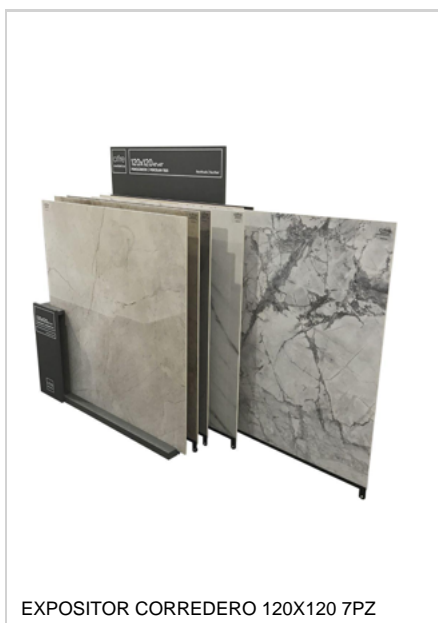

SERIES SENSATION

120x260 (48"x102")
120x120 (48"x48")

SENSATION

SENSATION WHITE PULIDO | 120x260 (48"x102")

G.199 | Porcelain | Coloured body

SENSATION WHITE PULIDO | 120x120 (48"x48")

G.192 | Porcelain | Coloured body

PHOTO GALLERY

BOARDS

DISPLAYS

BOX XLIFE SMALL 11PZ

EXPOSITOR 75X150

TOTEM XLIFE 2PZ · 4 PZ

TOTEM 1 PZ XLIFE

EXPOSITOR GIRATORIO 120X120 5 PZ 10PZ

EXPOSITOR LAMINA XLIFE 6 (12PZ)

CUNA MESA XLIFE 27 PZ

BOX XLIFE

PACKING

Size	TYPE OF PRODU...	units/box	m ² /box	kg/box	boxes/pallet	m ² /pallet	kg/pallet
120x120 (48"x48")	Base	1	1.44	32.33	30	43.20	970
120x260 (48"x102")	Base	1	3.12	49.98	24	74.88	1200