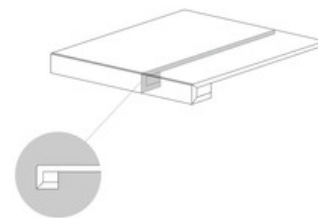

PELDAÑO GRADONE RECTO

SP2093 | 100X100 / 40"x40"
SP2093 | 60X120 / 24"x48"
SP2066 | 60X60 / 24"x24"