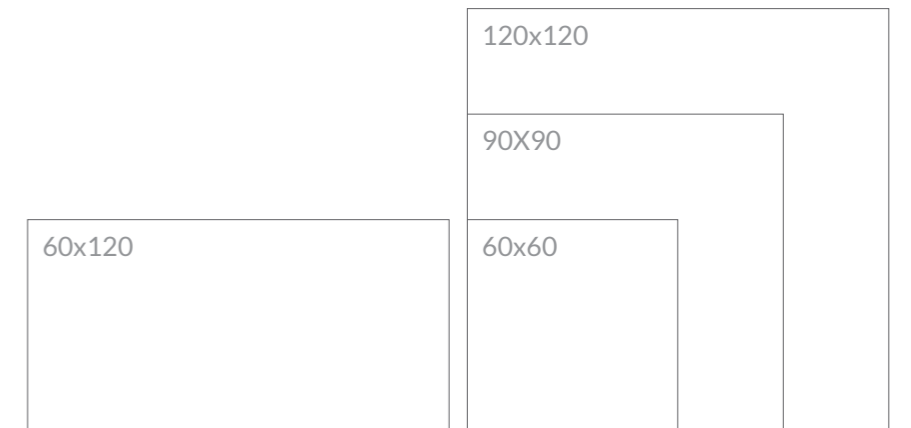

FLOOR - Milas White Polished 120x120 Rect.

Milas White

MARBLE COLLECTION

MARBLE COLLECTION

Milas White

Porcelain Porcelánico

AVAILABLE FORMATS / FORMATOS DISPONIBLES

PIECES NAME NOMBRE DE LA PIEZA	SIZES FORMATOS	PRICE GROUP GRUPO DE PRECIOS
Milas White Polished	120x120 cm 48x48"	B18
	60x120 cm 24x48"	B54
Milas White Silk	59,5x119,2 cm 24x48"	B86
Milas White Matt	90x90 cm 36x36"	B70
	59,5x59,5 cm 24x24"	B60
Milas White Shiny	59,5x59,5 cm 24x24"	B60

WALL&FLOOR • Milas White Silk 59,5x119,5 Rect.

120x120_9 Design | 60x120_18 Design | 90x90_9 Design | 60x60_12 Design